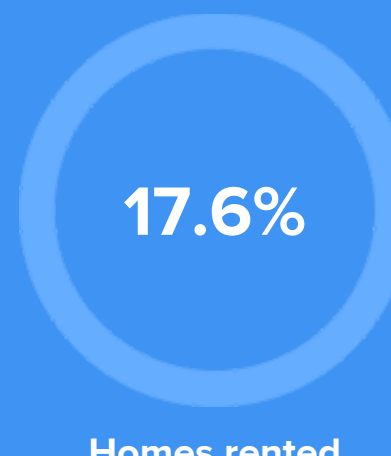

### Weather

### Condition

**47°F** average temperature

**18 years**  
Median home age

**\$183,050**  
Median home price

**2.87%**  
Home appreciation rate

**20.65%**  
Annual property tax