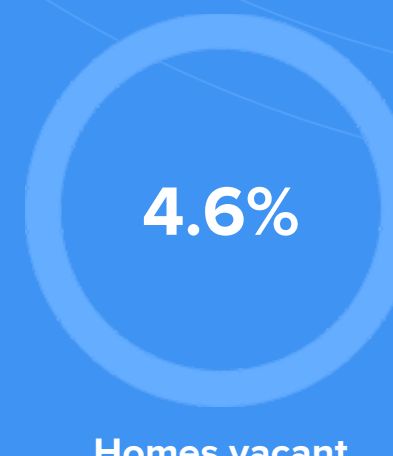

### Condition

**47°F** average temperature

**18 years**  
Median home age

**\$183,050**  
Median home price

**2.87%**  
Home appreciation rate

**20.65%**  
Annual property tax