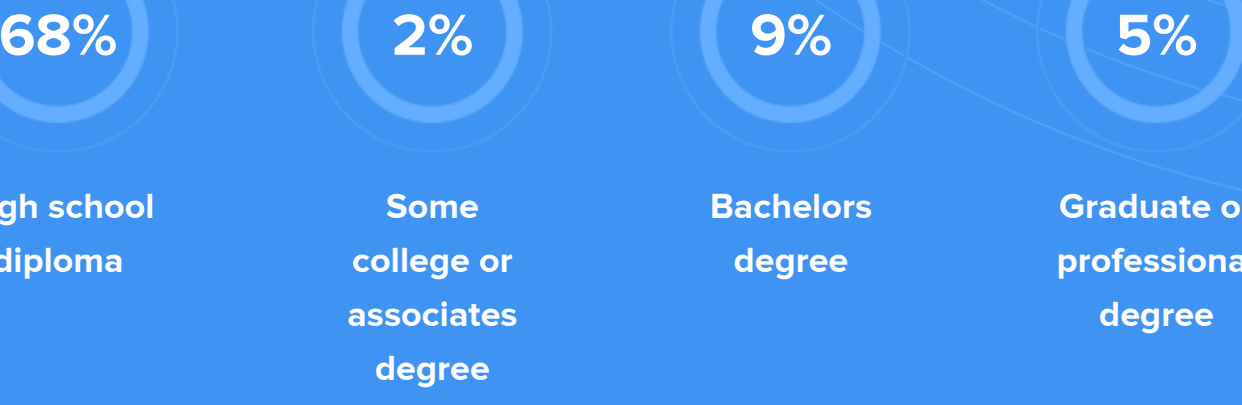

Education

Student teacher ratio **1:17**