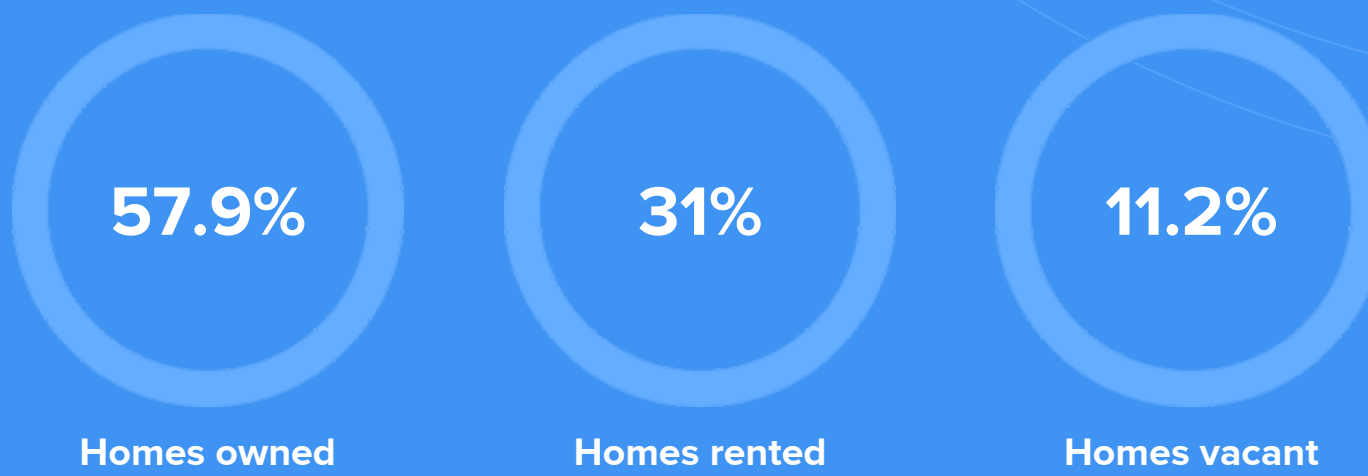

Weather

Condition

65°F average temperature

34 years
Median home age

\$104,250
Median home price

-6.37%
Median home age

2.33%
Annual property tax

COMMUNITY

Religious diversity

- 58.8% Other
- 23.7% Baptist
- 13.5% Catholic
- 2.1% Pentecostal
- 1.9% Methodist

Crime rate
(per 100,000)

Average age

Political majority

LOCALE

Unemployment

Occupation

- 7.6% Management, business, Art & Sciences
- 34.9% Sales & Office Occupations
- 14.6% Service Occupation
- 18.9% Production, transportation & Material Moving
- 11.7% Natural Resources, Construction & Maintenance