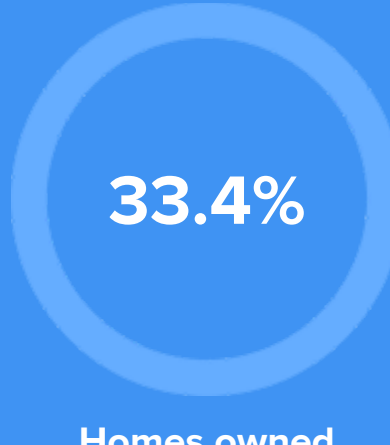

POUGHKEEPSIE NY

[Click to view full report.](#)

CITY INFO

Population: **29,443**

Male
48%

Female
52%

Married
42%

Single
58%

City rating

This rating is a weighted average of commute time, crime rate, population, median salary, and more.

Overall value

This score adds annual household income and cost of living to the city rating.

Density (Population per mile²)

Compared to New York, Poughkeepsie has a low population density. Poughkeepsie is perfect for those who want to be in the city without constantly rubbing shoulders.

5,723
POUGHKEEPSIE

27,441
NEW YORK

RESIDENCE

Air quality

Weather

Condition

52°F average temperature

61 years
Median home age

$160,580
Median home price

-21.67%
Home appreciation rate

20.77%
Annual property tax

COMMUNITY

Religious diversity

- **50.7%** Other
- **41.8%** Catholic
- **4.2%** Other Christian
- **1.8%** Methodist
- **1.5%** Islam

Crime rate
(per 100,000)

Average age

Political majority

LOCALE

Unemployment

Education

Student teacher ratio **1:14**

Occupation

- **9.7%** Management, business, Art & Sciences
- **23.6%** Sales & Office Occupations
- **26.9%** Service Occupation
- **11.6%** Production, transportation & Material Moving
- **7.2%** Natural Resources, Construction & Maintenance

TRANSIT

Average commute time Daily breakdown: by transport type