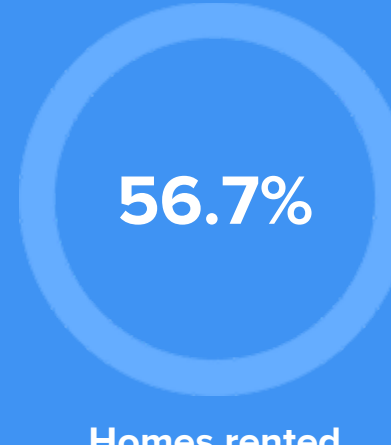

27,441
NEW YORK

RESIDENCE

Air quality

Weather

Condition

52°F average temperature

61 years
Median home age

\$160,580
Median home price

-21.67%
Home appreciation rate

20.77%
Annual property tax

COMMUNITY

Religious diversity

- 50.7%** Other
- 41.8%** Catholic
- 4.2%** Other Christian
- 1.8%** Methodist
- 1.5%** Islam

Crime rate
(per 100,000)