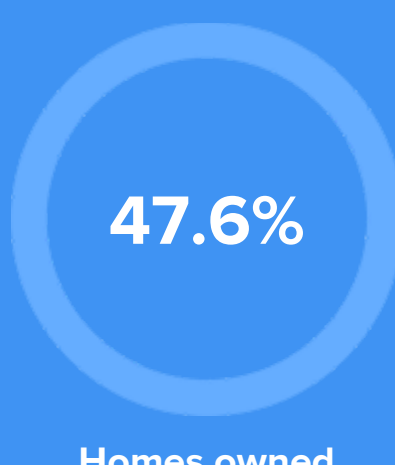

Density (Population per mile²)

Compared to New York, Rancho Mirage has a very low population density. Rancho Mirage is perfect for those who like a quiet city.

708
RANCHO MIRAGE

27,441
NEW YORK

RESIDENCE

Air quality

Weather

Condition

75°F average temperature

20 years

Median home age

\$403,330

Median home price

-17.4%

Median home age

9.19%

Annual property tax

Homes owned

Homes rented

Homes vacant

COMMUNITY

Religious diversity