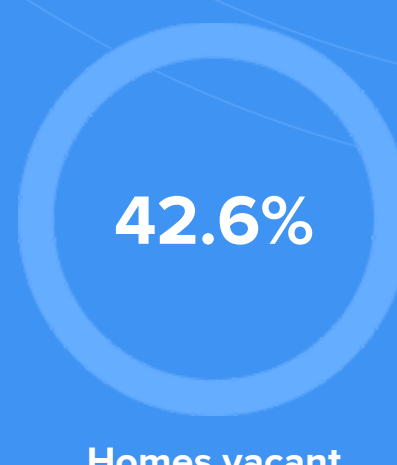

Median home age

9.19%

Annual property tax

Homes owned

Homes rented

Homes vacant

COMMUNITY

Religious diversity

- 62.9%** Other
- 28.6%** Catholic
- 4.3%** Other Christian
- 2.2%** Mormon
- 2%** Pentecostal

Crime rate
(per 100,000)

3

Average age

61

Political majority

Democrat

LOCALE