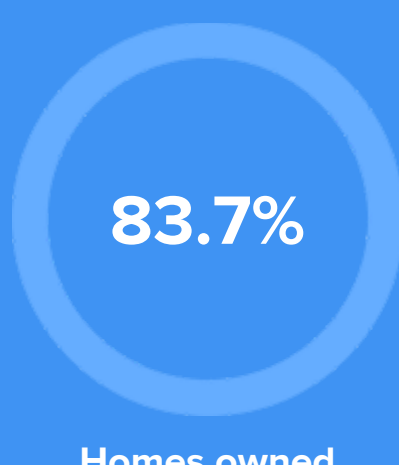

### Condition

**51°F** average temperature

**37 years**  
Median home age

**\$541,530**  
Median home price

**-8.39%**  
Median home age

**13.56%**  
Annual property tax