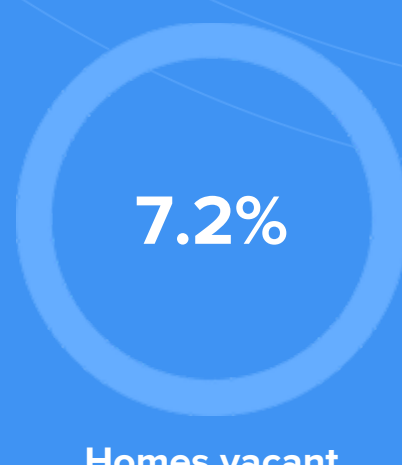

### Weather

### Condition

**51°F** average temperature

**37 years**  
Median home age

**\$541,530**  
Median home price

**-8.39%**  
Median home age

**13.56%**  
Annual property tax