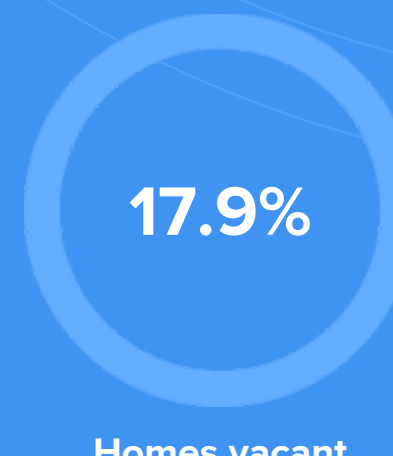

Weather

Condition

51°F average temperature

63 years
Median home age

\$56,630
Median home price

-2.99%
Median home age

15.5%
Annual property tax

COMMUNITY

Religious diversity

- 70.2%** Other
- 20.5%** Catholic
- 4.2%** Other Christian
- 2.8%** Islam
- 2.3%** Lutheran

Crime rate
(per 100,000)

Average age

Political majority

LOCALE

Unemployment

Education