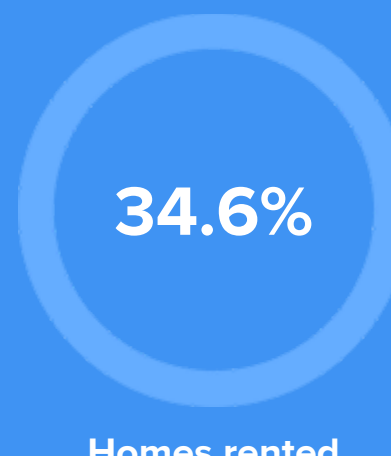

Weather

Condition

51°F average temperature

63 years
Median home age

\$56,630
Median home price

-2.99%
Median home age

15.5%
Annual property tax

COMMUNITY

Religious diversity

- 70.2%** Other
- 20.5%** Catholic
- 4.2%** Other Christian
- 2.8%** Islam
- 2.3%** Lutheran

Crime rate
(per 100,000)

Average age

Political majority

LOCALE

Unemployment

Education