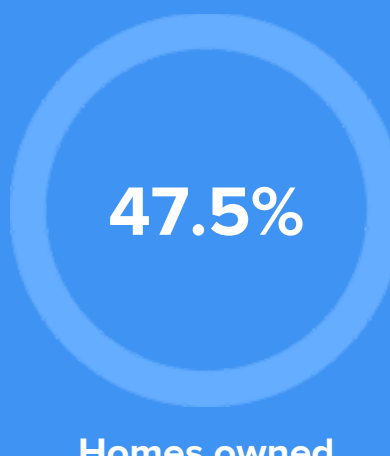

Weather

Condition

51°F average temperature

63 years
Median home age

\$56,630
Median home price

-2.99%
Median home age

15.5%
Annual property tax

COMMUNITY

Religious diversity

- 70.2%** Other
- 20.5%** Catholic
- 4.2%** Other Christian
- 2.8%** Islam
- 2.3%** Lutheran

Crime rate
(per 100,000)

Average age

Political majority

LOCALE

Unemployment

Education