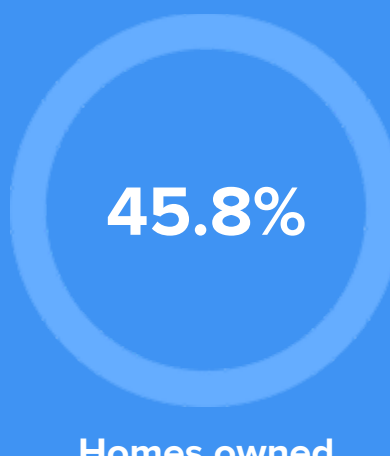

Condition

49°F average temperature

140 years
Median home age

\$353,530
Median home price

-2.17%
Median home age

11.64%
Annual property tax

COMMUNITY

Religious diversity

- 46.1% Catholic
- 43.8% Other
- 6.2% Other Christian
- 2.6% Jewish
- 1.3% Episcopalian

Crime rate
(per 100,000)

Average age

Political majority

Democrat

LOCALE

Unemployment

Occupation