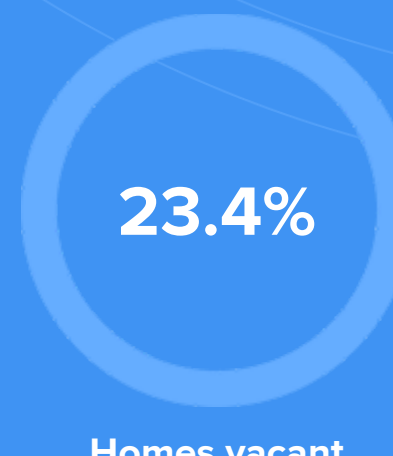

Condition

49°F average temperature

140 years
Median home age

\$353,530
Median home price

-2.17%
Median home age

11.64%
Annual property tax

COMMUNITY

Religious diversity