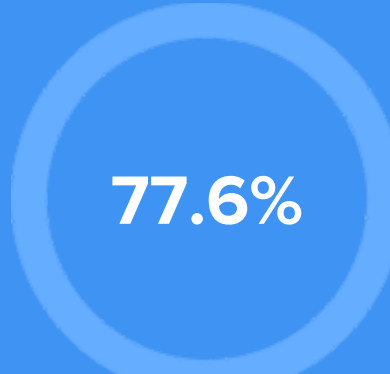

ROOTSTOWN TOWNSHIP, OH

[Click to view full report.](#)

CITY INFO

Population: **7,185**

Male **50%**

Female **50%**

Married **63%**

Single **37%**

City rating

This rating is a weighted average of commute time, crime rate, population, median salary, and more.

Overall value

This score adds annual household income and cost of living to the city rating.

Density (Population per mile²)

Compared to New York, Rootstown township has a very low population density. Rootstown township is perfect for those who like a quiet city.

271
ROOTSTOWN TOWNSHIP

27,441
NEW YORK

RESIDENCE

Air quality

Weather

Condition

51°F average temperature

32 years
Median home age

$123,350
Median home price

1.25%
Home appreciation rate

11.03%
Annual property tax

COMMUNITY

Religious diversity

- **70%** Other
- **18.3%** Catholic
- **7.7%** Other Christian
- **2.7%** Methodist
- **1.2%** Baptist

Crime rate
(per 100,000)

Average age

Political majority

LOCALE

Unemployment

Education

Student teacher ratio **1:17**

Occupation

- **10.1%** Management, business, Art & Sciences
- **26.6%** Sales & Office Occupations
- **14.6%** Service Occupation
- **22.2%** Production, transportation & Material Moving
- **10.3%** Natural Resources, Construction & Maintenance

TRANSIT

Average commute time Daily breakdown: by transport type