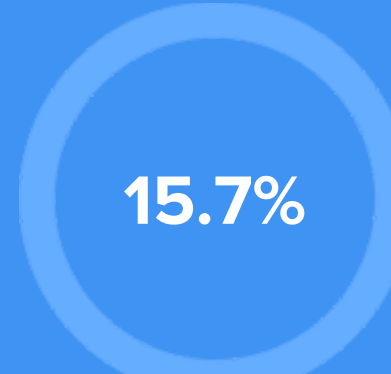

ROOTSTOWN TOWNSHIP, OH

[Click to view full report.](#)

CITY INFO

Population: **7,185**

Male **50%**

Female **50%**

Married **63%**

Single **37%**

City rating

This rating is a weighted average of commute time, crime rate, population, median salary, and more.

Overall value

This score adds annual household income and cost of living to the city rating.

Density (Population per mile²)

Compared to New York, Rootstown township has a very low population density. Rootstown township is perfect for those who like a quiet city.

271
ROOTSTOWN TOWNSHIP

27,441
NEW YORK

RESIDENCE

Air quality

Weather

Condition

51°F average temperature

32 years
Median home age

$123,350
Median home price

1.25%
Home appreciation rate

11.03%
Annual property tax

COMMUNITY

Religious diversity

- **70%** Other
- **18.3%** Catholic
- **7.7%** Other Christian
- **2.7%** Methodist
- **1.2%** Baptist

Crime rate
(per 100,000)

Average age

Political majority

LOCALE

Unemployment

Education

Student teacher ratio **1:17**

Occupation

- **10.1%** Management, business, Art & Sciences
- **26.6%** Sales & Office Occupations
- **14.6%** Service Occupation
- **22.2%** Production, transportation & Material Moving
- **10.3%** Natural Resources, Construction & Maintenance

TRANSIT

Average commute time Daily breakdown: by transport type