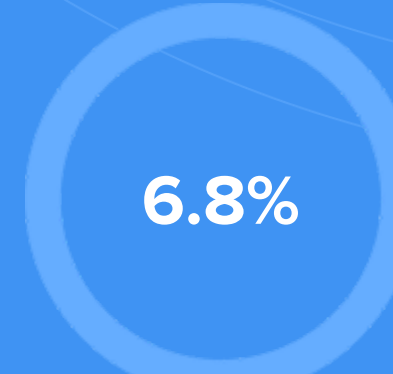

ROOTSTOWN TOWNSHIP, OH

[Click to view full report.](#)

CITY INFO

Population: **7,185**

Male **50%**

Female **50%**

Married **63%**

Single **37%**

City rating

This rating is a weighted average of commute time, crime rate, population, median salary, and more.

Overall value

This score adds annual household income and cost of living to the city rating.

Density (Population per mile²)

Compared to New York, Rootstown township has a very low population density. Rootstown township is perfect for those who like a quiet city.

271
ROOTSTOWN TOWNSHIP

27,441
NEW YORK

RESIDENCE

Air quality

Weather

Condition

51°F average temperature

32 years
Median home age

$123,350
Median home price

1.25%
Home appreciation rate

11.03%
Annual property tax

COMMUNITY

Religious diversity

- **70%** Other
- **18.3%** Catholic
- **7.7%** Other Christian
- **2.7%** Methodist
- **1.2%** Baptist

Crime rate
(per 100,000)

Average age

Political majority

LOCALE

Unemployment

Education

Student teacher ratio **1:17**

Occupation

- **10.1%** Management, business, Art & Sciences
- **26.6%** Sales & Office Occupations
- **14.6%** Service Occupation
- **22.2%** Production, transportation & Material Moving
- **10.3%** Natural Resources, Construction & Maintenance

TRANSIT

Average commute time Daily breakdown: by transport type