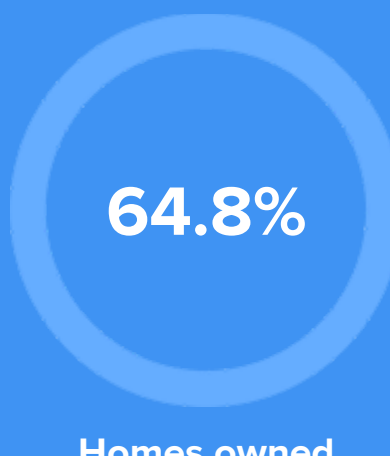

Condition

49°F average temperature

54 years
Median home age

\$182,560
Median home price

-3.26%
Home appreciation rate

22.48%
Annual property tax

COMMUNITY

Religious diversity

- 54.6% Other
- 34.3% Catholic
- 5.3% Other Christian
- 3% Jewish
- 2.8% Methodist

Crime rate
(per 100,000)

1

Average age

40

Political majority

Democrat

LOCALE