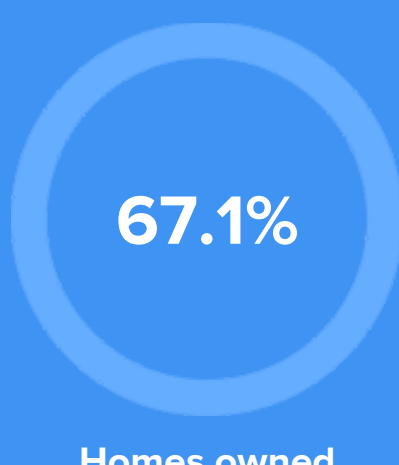

Weather

Condition

55°F average temperature

50 years
Median home age

\$165,920
Median home price

-5.8%
Median home age

29.76%
Annual property tax

COMMUNITY

Religious diversity

- 54.3%** Other
- 35.1%** Catholic
- 6.2%** Jewish
- 2.4%** Baptist
- 2%** Methodist

Crime rate
(per 100,000)

Average age

Political majority

Democrat

LOCALE

Unemployment