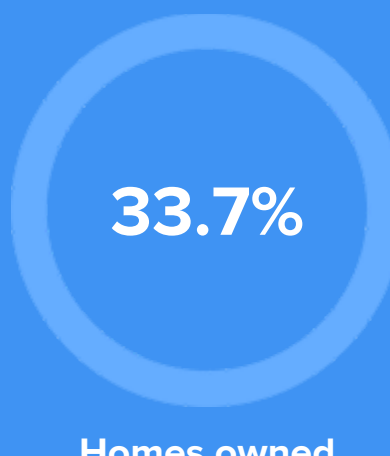

SALEM, NJ

[Click to view full report.](#)

CITY INFO

Population: 5,639

Male
45%

Female
55%

Married
41%

Single
59%

City rating

This rating is a weighted average of commute time, crime rate, population, median salary, and more.

Overall value

This score adds annual household income and cost of living to the city rating.

Density (Population per mile²)

Compared to New York, Salem has a very low population density. Salem is perfect for those who like a quiet city.

2,161
SALEM

27,441
NEW YORK

RESIDENCE

Air quality

Weather

Condition

56°F average temperature

62 years

Median home age

$108,400

Median home price

-2.87%

Median home age

22.95%

Annual property tax

COMMUNITY

Religious diversity

76.5% Other

12.3% Catholic

5.5% Methodist

3.3% Baptist

2.4% Presbyterian

Crime rate
(per 100,000)

9

Average age

33

Political majority

Democrat

LOCALE

Unemployment

Occupation

5.4% Management, business, Art & Sciences

22.7% Sales & Office Occupations

21.5% Service Occupation

25.4% Production, transportation & Material Moving

9.9% Natural Resources, Construction & Maintenance

Education

Student teacher ratio **1:10**

TRANSIT

Average commute time Daily breakdown: by transport type

Boston Average

National Average