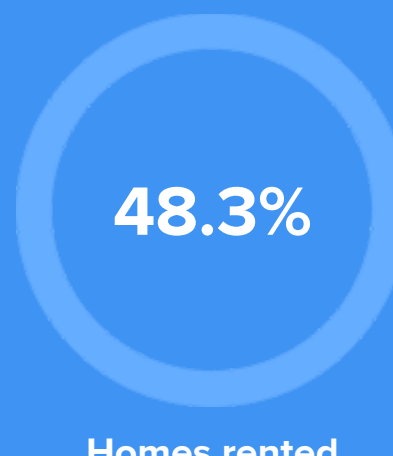

SALEM, NJ

[Click to view full report.](#)

CITY INFO

Population: 5,639

Male
45%

Female
55%

Married
41%

Single
59%

City rating

This rating is a weighted average of commute time, crime rate, population, median salary, and more.

Overall value

This score adds annual household income and cost of living to the city rating.

Density (Population per mile²)

Compared to New York, Salem has a very low population density. Salem is perfect for those who like a quiet city.

2,161
SALEM

27,441
NEW YORK

RESIDENCE

Air quality

Weather

Condition

56°F average temperature

62 years

Median home age

$108,400

Median home price

-2.87%

Median home age

22.95%

Annual property tax

COMMUNITY

Religious diversity

76.5% Other

12.3% Catholic

5.5% Methodist

3.3% Baptist

2.4% Presbyterian

Crime rate
(per 100,000)

9

Average age

33

Political majority

Democrat

LOCALE

Unemployment

Occupation

5.4% Management, business, Art & Sciences

22.7% Sales & Office Occupations

21.5% Service Occupation

25.4% Production, transportation & Material Moving

9.9% Natural Resources, Construction & Maintenance

Education

Student teacher ratio **1:10**

TRANSIT

Average commute time Daily breakdown: by transport type

Boston Average

National Average