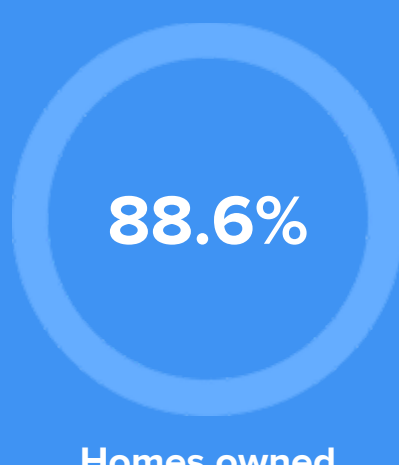

Weather

Condition

65°F average temperature

64 years
Median home age

\$1,378,670
Median home price

-7.77%
Median home age

7.73%
Annual property tax

COMMUNITY

Religious diversity

- 48.9%** Other
- 40.8%** Catholic
- 4.8%** Jewish
- 3.4%** Other Christian
- 2.1%** Baptist

Crime rate
(per 100,000)

3

Average age

45

Political majority

Democrat