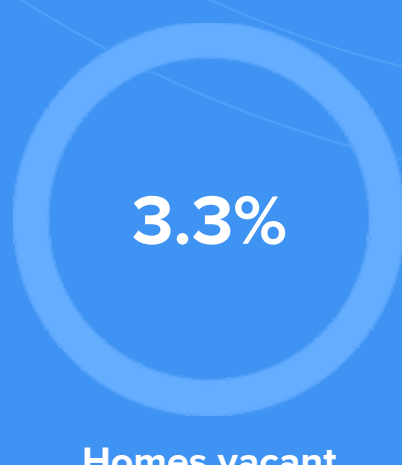

Weather

Condition

65°F average temperature

64 years
Median home age

\$1,378,670
Median home price

-7.77%
Median home age

7.73%
Annual property tax

COMMUNITY