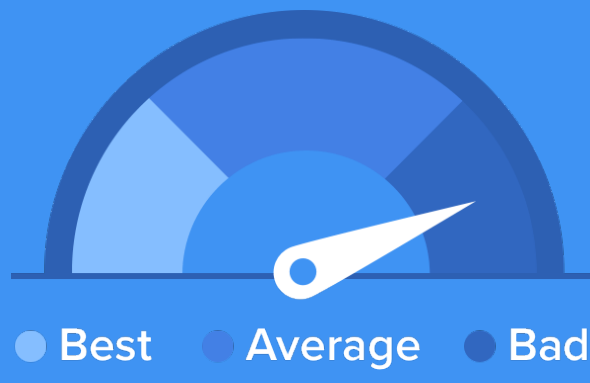

RESIDENCE

Air quality