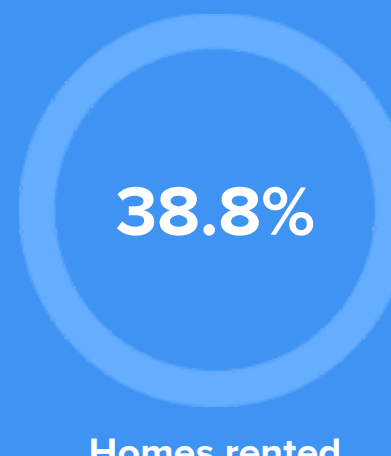

Weather

Condition

51°F average temperature

48 years
Median home age

\$86,130
Median home price

0.59%
Median home age

15.1%
Annual property tax

COMMUNITY

Religious diversity

- 58.6% Other
- 16.2% Catholic
- 14.2% Other Christian
- 5.5% Lutheran
- 5.5% Methodist

Crime rate
(per 100,000)

Average age

Political majority

LOCALE

Unemployment

Occupation