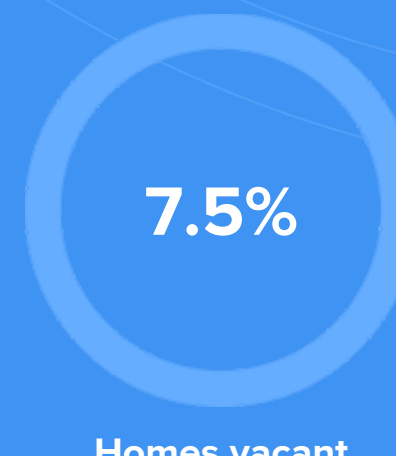

Weather

Condition

51°F average temperature

48 years
Median home age

\$86,130
Median home price

0.59%
Median home age

15.1%
Annual property tax

COMMUNITY

Religious diversity

- 58.6% Other
- 16.2% Catholic
- 14.2% Other Christian
- 5.5% Lutheran
- 5.5% Methodist

Crime rate
(per 100,000)

Average age

Political majority

LOCALE

Unemployment

Occupation