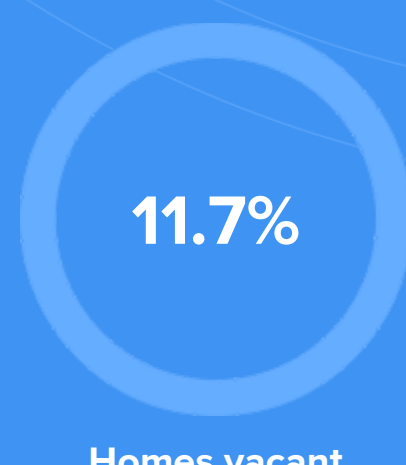

Weather

Condition

53°F average temperature

68 years
Median home age

\$54,940
Median home price

-0.03%
Home appreciation rate

13.05%
Annual property tax

COMMUNITY