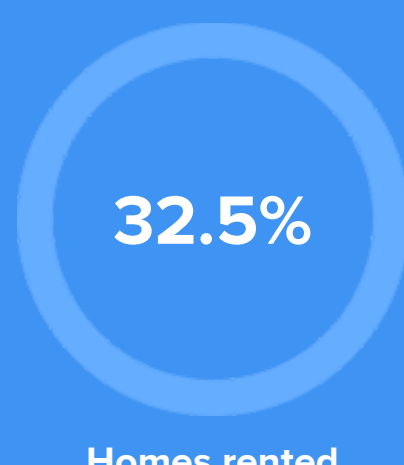

Weather

Condition

53°F average temperature

68 years
Median home age

\$54,940
Median home price

-0.03%
Home appreciation rate

13.05%
Annual property tax

COMMUNITY