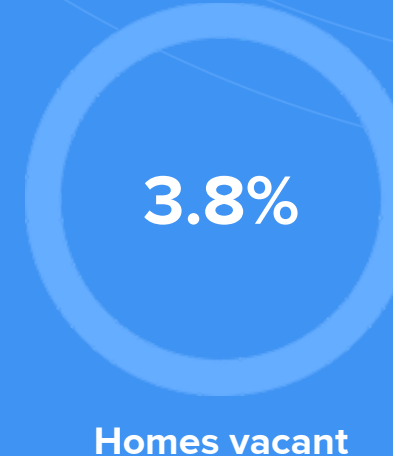

Air quality

Weather

Condition

47°F average temperature

32 years
Median home age

\$126,030
Median home price

-8.58%
Home appreciation rate

21.16%
Annual property tax