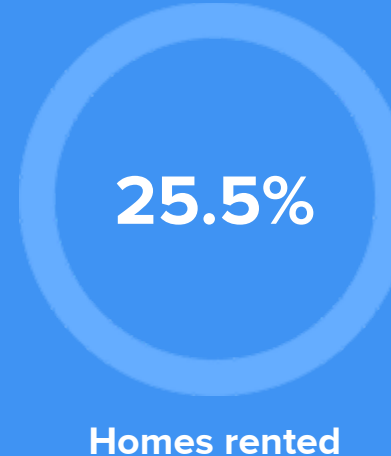

Air quality

Weather

Condition

47°F average temperature

32 years
Median home age

\$126,030
Median home price

-8.58%
Home appreciation rate

21.16%
Annual property tax