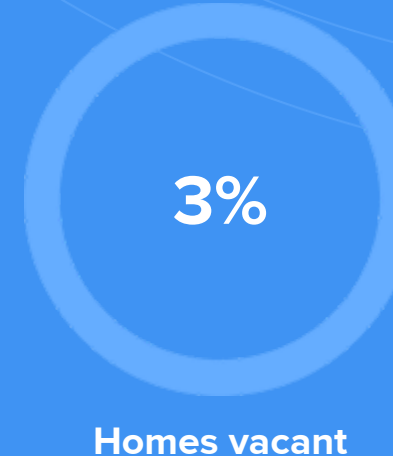

Weather

Condition

49°F average temperature

32 years
Median home age

\$285,910
Median home price

-1.18%
Median home age

13.23%
Annual property tax

COMMUNITY