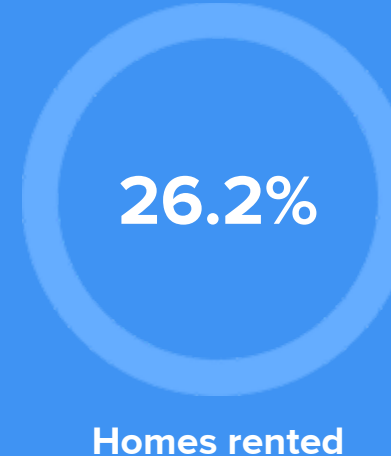

Weather

Condition

49°F average temperature

32 years
Median home age

\$285,910
Median home price

-1.18%
Median home age

13.23%
Annual property tax

COMMUNITY

Religious diversity

- 51.8%** Other
- 37.5%** Catholic
- 6.9%** Other Christian
- 2.2%** Jewish
- 1.5%** Baptist

Crime rate
(per 100,000)

1

Average age

39

Political majority

Democrat