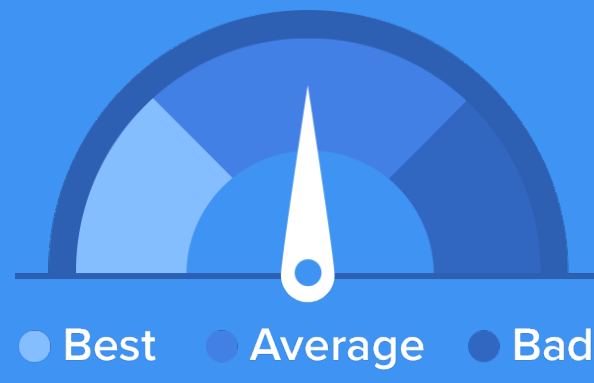

Density (Population per mile²)

Compared to New York, Shrewsbury has a very low population density. Shrewsbury is perfect for those who like a quiet city.

1,632
SHREWSBURY

27,441
NEW YORK

RESIDENCE

Air quality