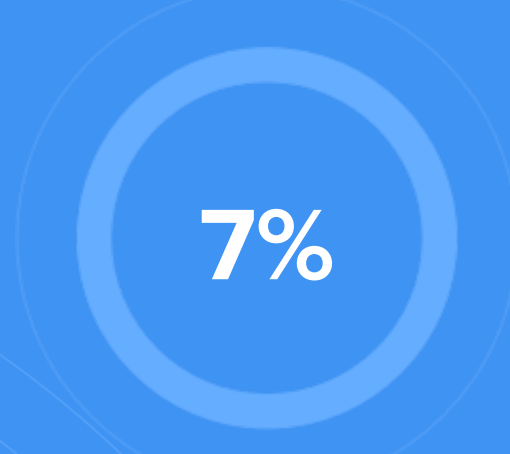

LOCALE

Unemployment