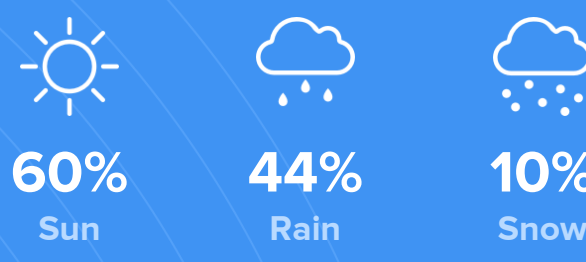

Weather

Condition

57°F average temperature