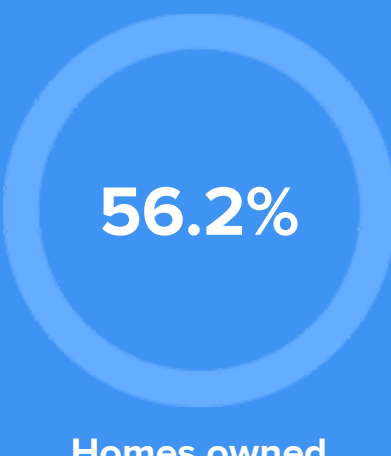

SILVERTON, OR

[Click to view full report.](#)

CITY INFO

Population: 9,509

Male
48%

Female
52%

Married
56%

Single
44%

City rating

This rating is a weighted average of commute time, crime rate, population, median salary, and more.

Overall value

This score adds annual household income and cost of living to the city rating.

Density (Population per mile²)

Compared to New York, Silverton has a very low population density. Silverton is perfect for those who like a quiet city.

3,484
SILVERTON

27,441
NEW YORK

RESIDENCE

Air quality

Weather

Condition

56°F average temperature

29 years
Median home age

$199,680
Median home price

-8.88%
Home appreciation rate

12.22%
Annual property tax

COMMUNITY

Religious diversity

- 71.7% Other
- 13% Catholic
- 9.9% Other Christian
- 2.8% Mormon
- 2.7% Pentecostal

Crime rate
(per 100,000)

Average age

Political majority

LOCALE

Unemployment

Occupation

- 12.3% Management, business, Art & Sciences
- 23.5% Sales & Office Occupations
- 19.3% Service Occupation
- 14.7% Production, transportation & Material Moving
- 10.5% Natural Resources, Construction & Maintenance

Education

Student teacher ratio **1:18**

TRANSIT

Average commute time Daily breakdown: by transport type