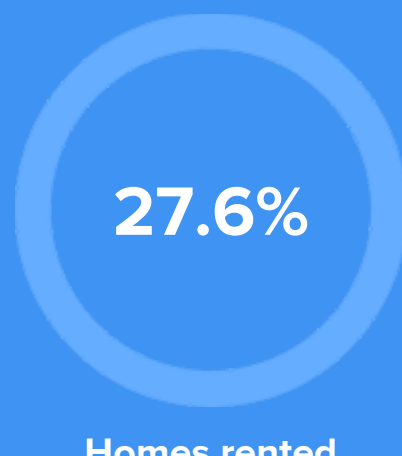

Weather

Condition

62°F average temperature

24 years
Median home age

\$137,410
Median home price

0.27%
Home appreciation rate

5.48%
Annual property tax

COMMUNITY