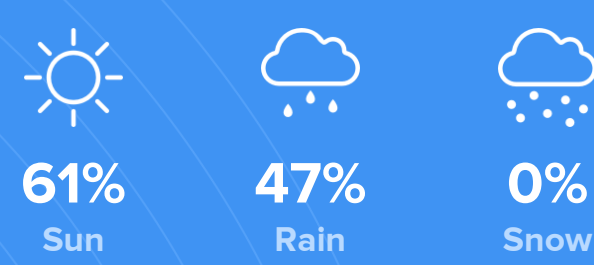

Weather

Condition

62°F average temperature