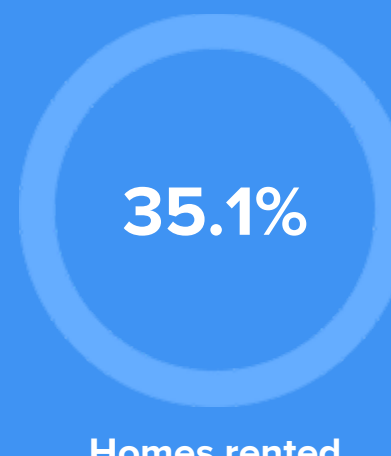

### Weather

### Condition

**53°F** average temperature

**62 years**  
Median home age

**\$249,580**  
Median home price

**-8.21%**  
Median home age

**23.65%**  
Annual property tax