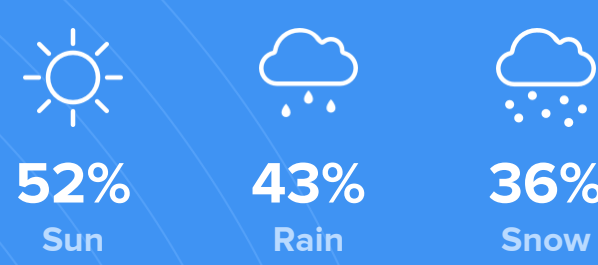

Weather

Condition

52°F average temperature