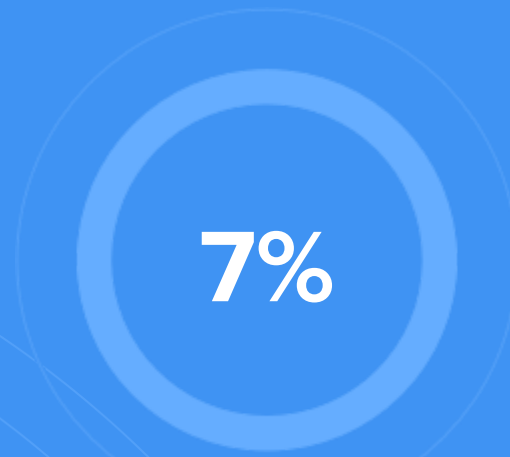

LOCALE

Unemployment