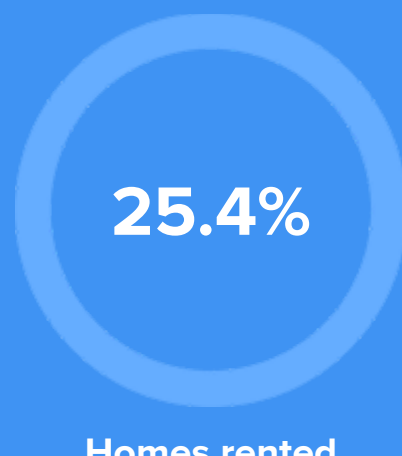

Weather

Condition

52°F average temperature

49 years
Median home age

\$199,680
Median home price

-0.21%
Median home age

14.78%
Annual property tax

COMMUNITY