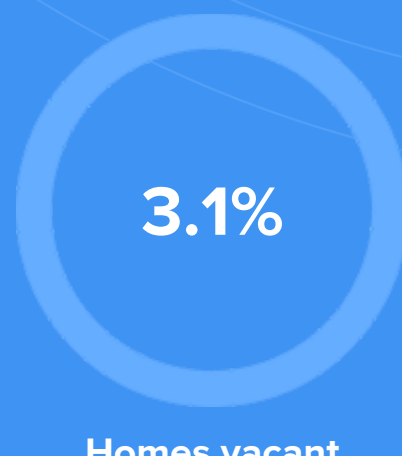

Weather

Condition

52°F average temperature

49 years
Median home age

\$199,680
Median home price

-0.21%
Median home age

14.78%
Annual property tax

COMMUNITY