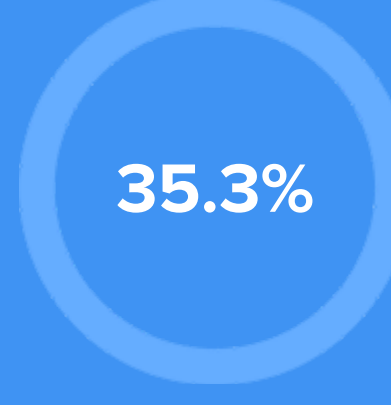

Homes rented