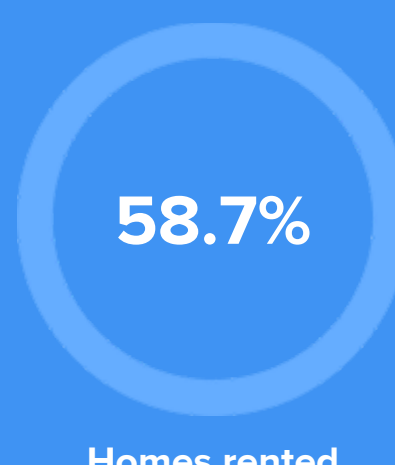

Weather

Condition

48°F average temperature

64 years
Median home age

\$120,190
Median home price

-17.07%
Median home age

13.23%
Annual property tax

COMMUNITY

Religious diversity

- 51.8% Other
- 37.5% Catholic
- 6.9% Other Christian
- 2.2% Jewish
- 1.5% Baptist

Crime rate
(per 100,000)

7

Average age

37

Political majority

Democrat