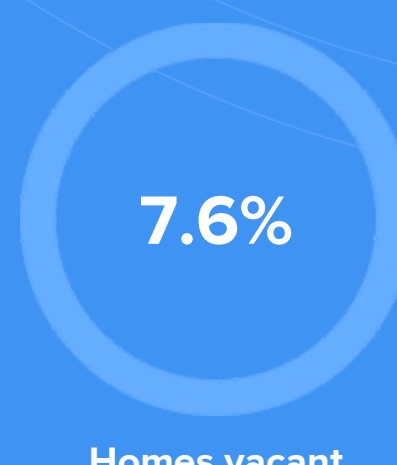

Weather

Condition

48°F average temperature

64 years
Median home age

\$120,190
Median home price

-17.07%
Median home age

13.23%
Annual property tax

COMMUNITY