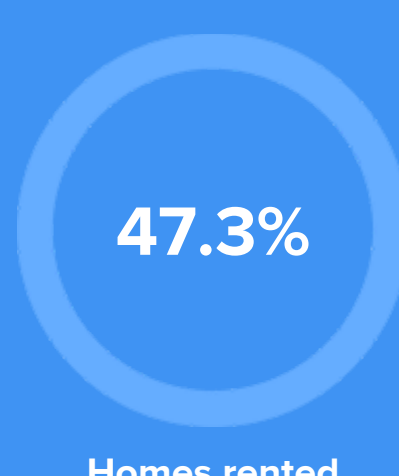

9.28%
Annual property tax

COMMUNITY

Religious diversity

- 46.2%** Other
- 22.8%** Catholic
- 10.7%** Methodist
- 10.5%** Lutheran
- 9.8%** Other Christian

Crime rate
(per 100,000)

Average age

Political majority