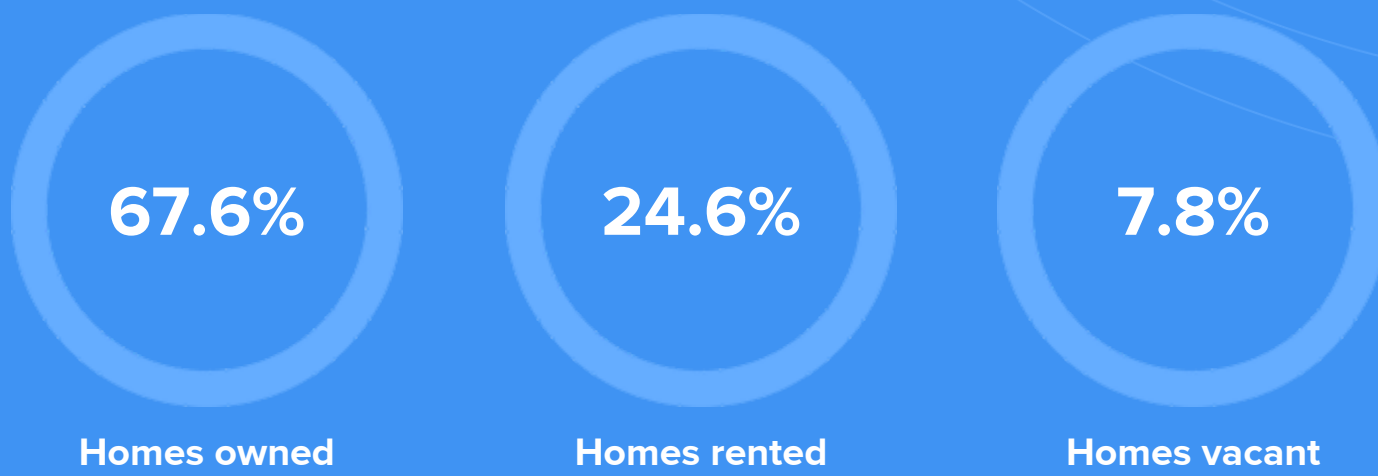

Weather

Condition

48°F average temperature

37 years

Median home age

\$105,440

Median home price

-14.06%

Median home age

12.85%

Annual property tax

COMMUNITY

Religious diversity

- 71.9% Other
- 14.2% Catholic
- 6.6% Other Christian
- 4.6% Baptist
- 2.8% Lutheran

Crime rate
(per 100,000)

5