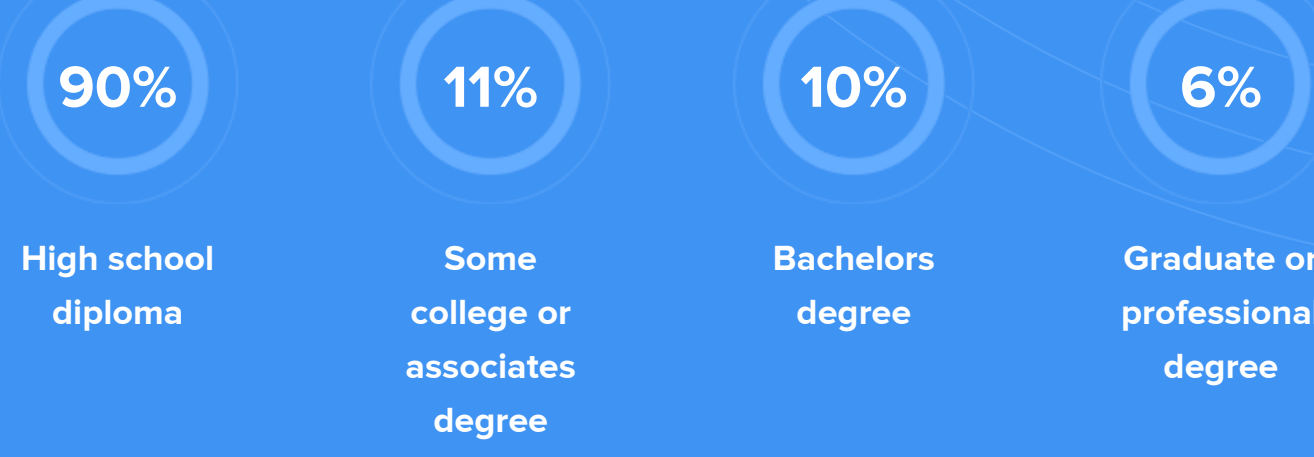

Occupation

- 8.2% Management, business, Art & Sciences
- 26.6% Sales & Office Occupations
- 19.2% Service Occupation
- 19.2% Production, transportation & Material Moving
- 8.7% Natural Resources, Construction & Maintenance