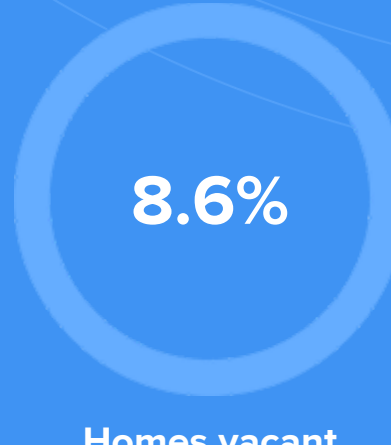

Condition

61°F average temperature

33 years
Median home age

\$73,950
Median home price

3.21%
Home appreciation rate

6.17%
Annual property tax

COMMUNITY

Religious diversity