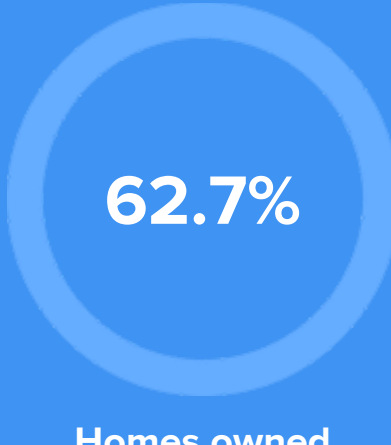

Condition

61°F average temperature

33 years
Median home age

\$73,950
Median home price

3.21%
Home appreciation rate

6.17%
Annual property tax

COMMUNITY

Religious diversity