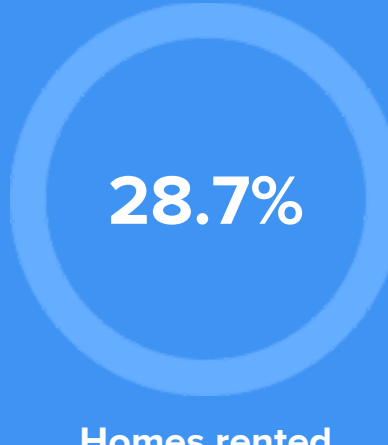

Condition

61°F average temperature

33 years
Median home age

\$73,950
Median home price

3.21%
Home appreciation rate

6.17%
Annual property tax

COMMUNITY

Religious diversity