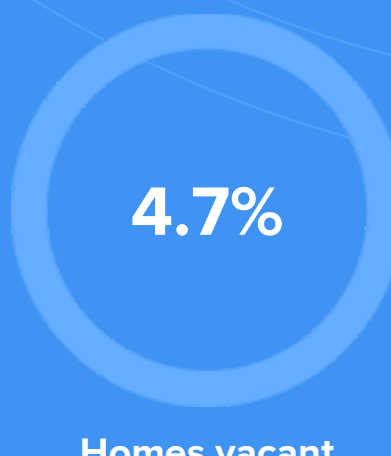

Condition

65°F average temperature

31 years
Median home age

\$88,510
Median home price

-3.89%
Home appreciation rate

15.36%
Annual property tax

COMMUNITY

Religious diversity