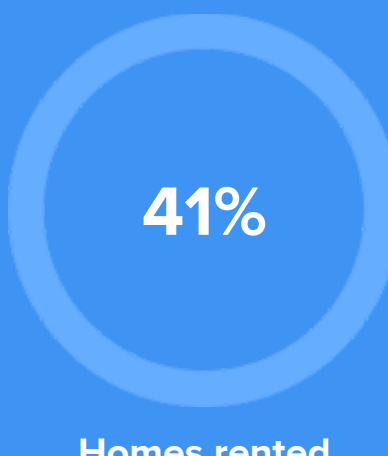

Condition

65°F average temperature

31 years
Median home age

\$88,510
Median home price

-3.89%
Home appreciation rate

15.36%
Annual property tax

COMMUNITY

Religious diversity