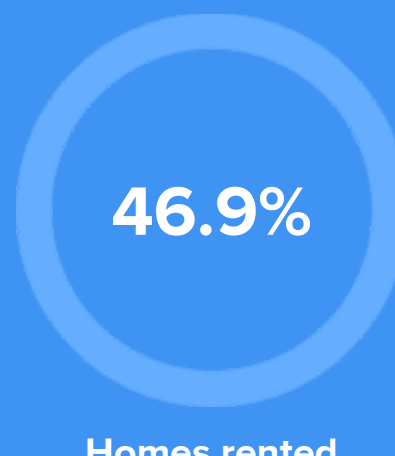

TOMBALL, TX

[Click to view full report.](#)

CITY INFO

Population: 10,130

Male
48%

Female
52%

Married
54%

Single
46%

City rating

This rating is a weighted average of commute time, crime rate, population, median salary, and more.

Overall value

This score adds annual household income and cost of living to the city rating.

Density (Population per mile²)

Compared to New York, Tomball has a very low population density. Tomball is perfect for those who like a quiet city.

998
TOMBALL

27,441
NEW YORK

RESIDENCE

Air quality

Weather

Condition

65°F average temperature

20 years
Median home age

$131,970
Median home price

0.8%
Home appreciation rate

20.09%
Annual property tax

COMMUNITY

Religious diversity

- 59.8% Other
- 19.9% Catholic
- 13.7% Baptist
- 3.6% Methodist
- 3.1% Other Christian

Crime rate
(per 100,000)

5

Average age

36

Political majority

Democrat

LOCALE

Unemployment

Occupation

- 12.8% Management, business, Art & Sciences
- 30.5% Sales & Office Occupations
- 17.2% Service Occupation
- 9.7% Production, transportation & Material Moving
- 11.5% Natural Resources, Construction & Maintenance

Education

Student teacher ratio **1:15**

75%

High school diploma

5%

Some college or associates degree

16%

Bachelors degree

5%

Graduate or professional degree

TRANSIT

Average commute time Daily breakdown: by transport type