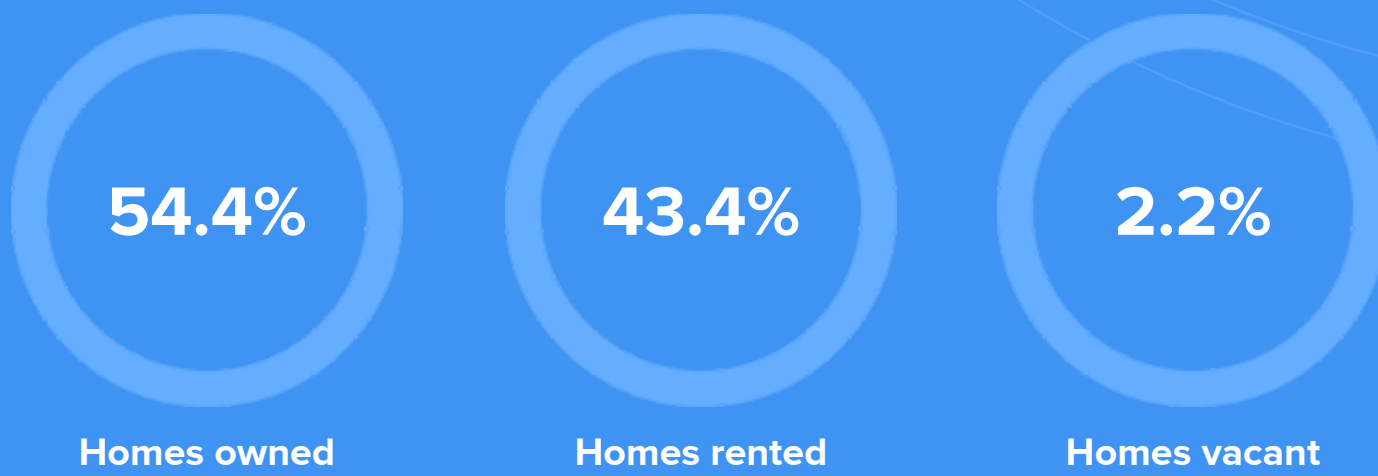

45 years

Median home age

$502,820

Median home price

-5.37%

Median home age

7.73%

Annual property tax

COMMUNITY

Religious diversity

48.9% Other

40.8% Catholic

4.8% Jewish

3.4% Other Christian

2.1% Baptist