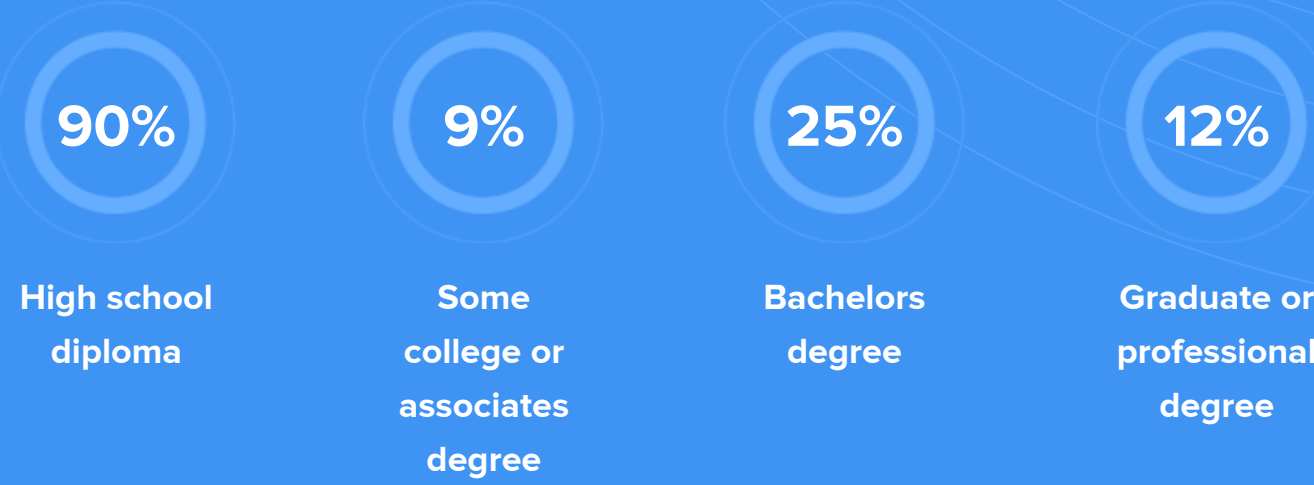

Political majority

Democrat

LOCALE

Unemployment

Education

Student teacher ratio **1:22**

Occupation

- 20.1% Management, business, Art & Sciences
- 30.2% Sales & Office Occupations
- 10% Service Occupation
- 8% Production, transportation & Material Moving
- 6.2% Natural Resources, Construction & Maintenance