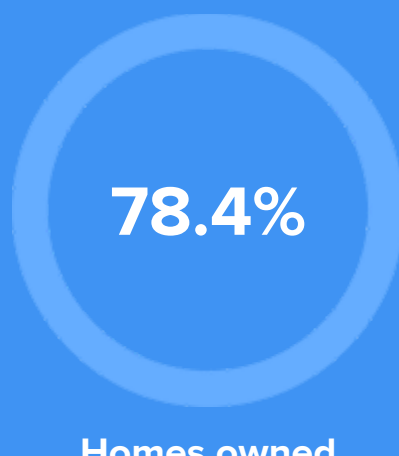

Homes owned