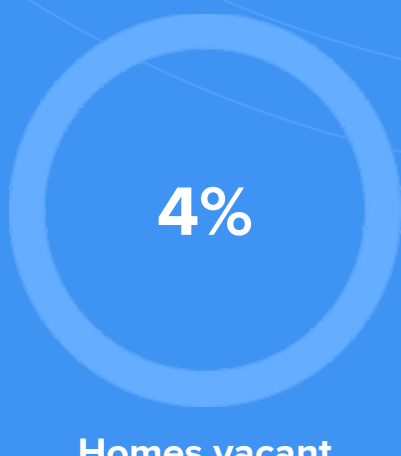

Homes vacant