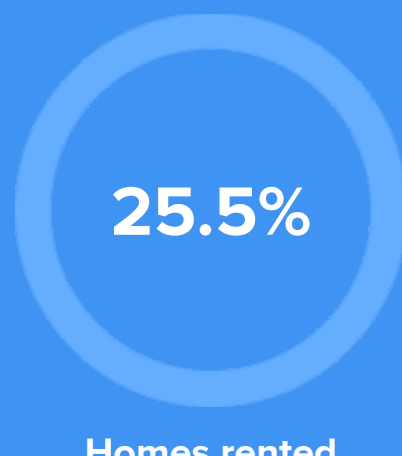

Homes rented