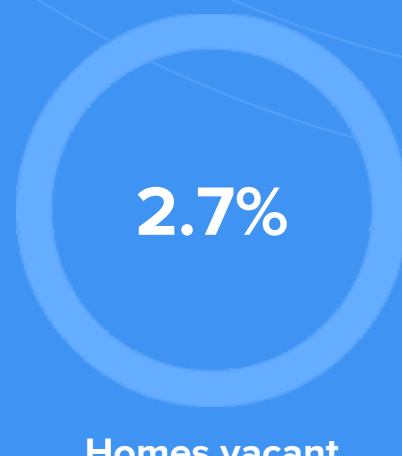

Weather

Condition

59°F average temperature

24 years
Median home age

\$114,250
Median home price

0.53%
Home appreciation rate

6.29%
Annual property tax

COMMUNITY