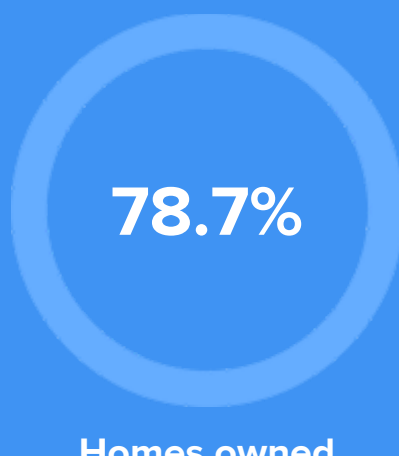

Weather

Condition

59°F average temperature

24 years
Median home age

\$114,250
Median home price

0.53%
Home appreciation rate

6.29%
Annual property tax

COMMUNITY

Religious diversity

- 42.6%** Other
- 38.9%** Baptist
- 8.1%** Other Christian
- 6.2%** Methodist
- 4.2%** Pentecostal

Crime rate
(per 100,000)

2

Average age

36

Political majority

Republican