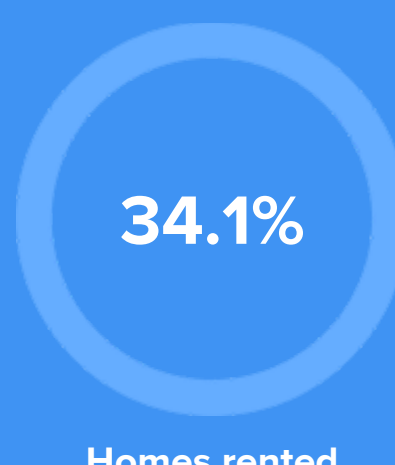

Weather

Condition

59°F average temperature

32 years
Median home age

\$88,010
Median home price

-10.56%
Home appreciation rate

12.85%
Annual property tax

COMMUNITY

Average age

31

Political majority

Republican

LOCALE

Unemployment

Occupation

- 5.8%** Management, business, Art & Sciences
- 20.6%** Sales & Office Occupations
- 16.4%** Service Occupation
- 29.1%** Production, transportation & Material Moving
- 12.2%** Natural Resources, Construction & Maintenance