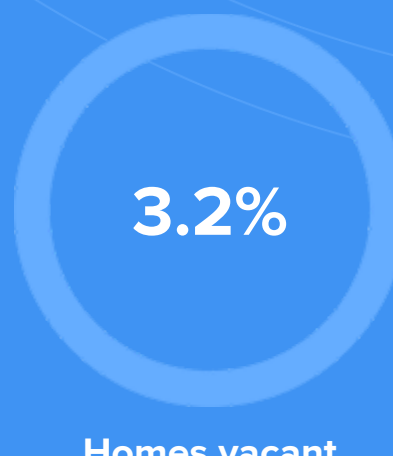

Homes vacant