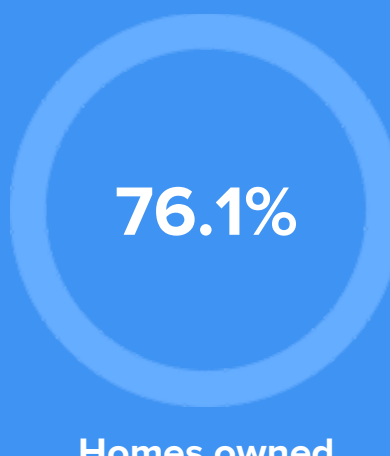

Homes owned