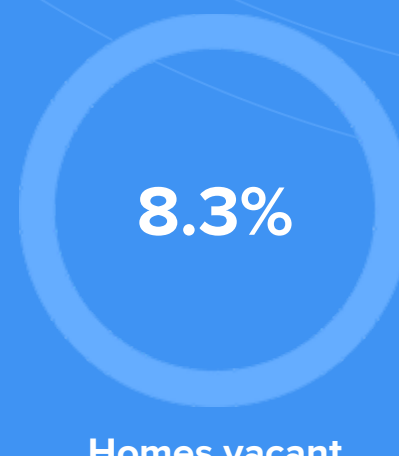

WAPAKONETA, OH

[Click to view full report.](#)

CITY INFO

Population: **9,236**

Male
48%

Female
52%

Married
56%

Single
44%

City rating

This rating is a weighted average of commute time, crime rate, population, median salary, and more.

Overall value

This score adds annual household income and cost of living to the city rating.

Density (Population per mile²)

Compared to New York, Wapakoneta has a very low population density. Wapakoneta is perfect for those who like a quiet city.

1,633
WAPAKONETA

27,441
NEW YORK

RESIDENCE

Air quality

Weather

Condition

52°F average temperature

46 years
Median home age

$80,590
Median home price

-6.82%
Home appreciation rate

10.06%
Annual property tax

COMMUNITY

Religious diversity

- **44.3%** Other
- **25.1%** Catholic
- **18.2%** Other Christian
- **6.8%** Methodist
- **5.5%** Lutheran

Crime rate
(per 100,000)

Average age

Political majority

LOCALE

Unemployment

Occupation

- **9.7%** Management, business, Art & Sciences
- **23.4%** Sales & Office Occupations
- **18.3%** Service Occupation
- **25.6%** Production, transportation & Material Moving
- **10.7%** Natural Resources, Construction & Maintenance

Education

Student teacher ratio **1:19**

TRANSIT

Average commute time Daily breakdown: by transport type