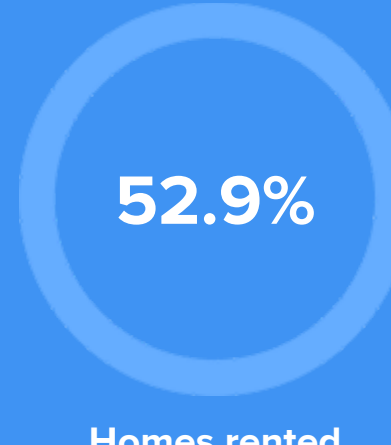

### Condition

**55°F** average temperature

**28 years**  
Median home age

**\$116,130**  
Median home price

**-1.74%**  
Median home age

**7.92%**  
Annual property tax