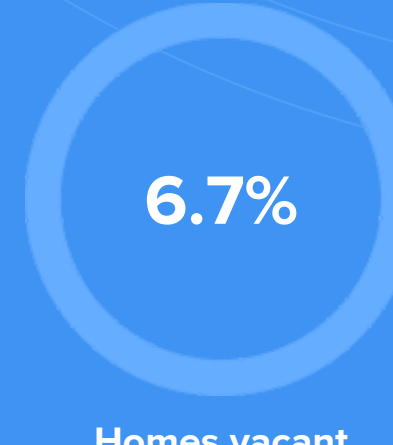

### Condition

**55°F** average temperature

**28 years**  
Median home age

**\$116,130**  
Median home price

**-1.74%**  
Median home age

**7.92%**  
Annual property tax