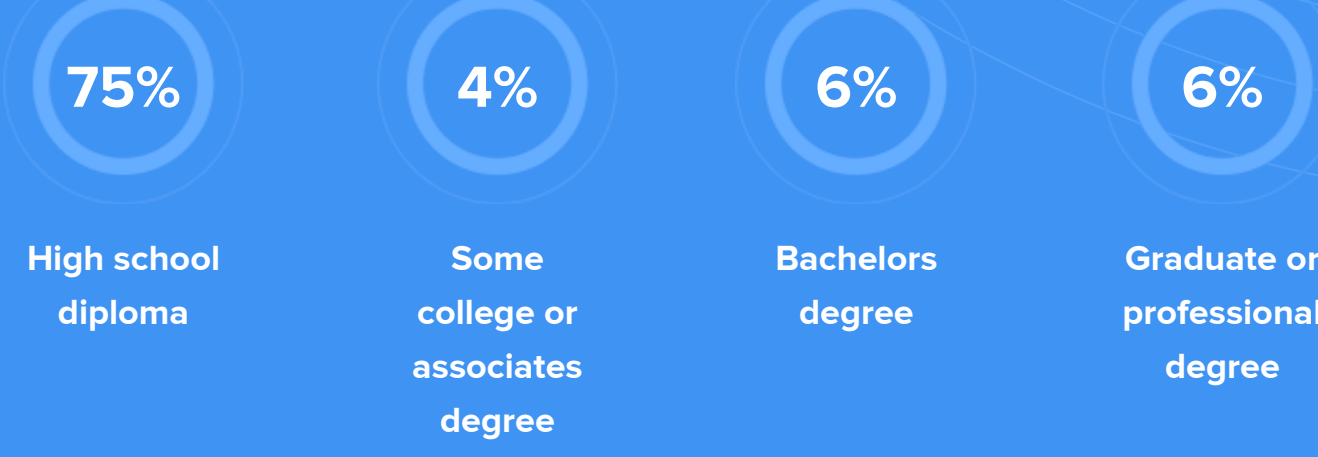

Education

Student teacher ratio **1:14**