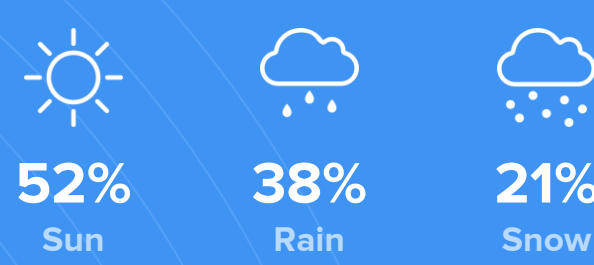

Density (Population per mile²)

Compared to New York, Watseka has a very low population density. Watseka is perfect for those who like a quiet city.

2,134
WATSEKA

27,441
NEW YORK

RESIDENCE

Air quality

Weather