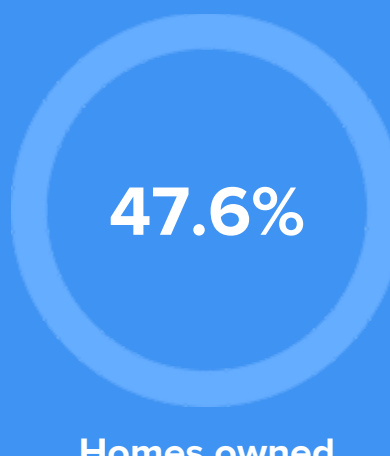

Weather

Condition

51°F average temperature

61 years
Median home age

\$129,000
Median home price

-1.87%
Home appreciation rate

12.07%
Annual property tax

COMMUNITY

Religious diversity

- 69.4%** Other
- 13.7%** Other Christian
- 6.7%** Catholic
- 5.8%** Methodist
- 4.5%** Lutheran

Crime rate
(per 100,000)

4

Average age

38

Political majority

Republican