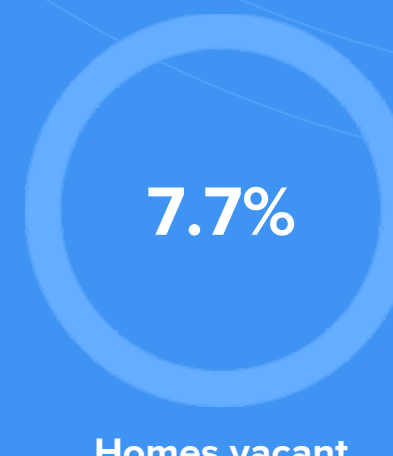

Density (Population per mile²)

Compared to New York, Waynesboro has a very low population density. Waynesboro is perfect for those who like a quiet city.

2,978
WAYNESBORO

27,441
NEW YORK

RESIDENCE

Air quality

Weather

Condition

51°F average temperature

61 years
Median home age

\$129,000
Median home price

-1.87%
Home appreciation rate

12.07%
Annual property tax

COMMUNITY

Religious diversity

- 69.4%** Other
- 13.7%** Other Christian
- 6.7%** Catholic
- 5.8%** Methodist
- 4.5%** Lutheran

Crime rate
(per 100,000)

4

Average age

38

Political majority

Republican