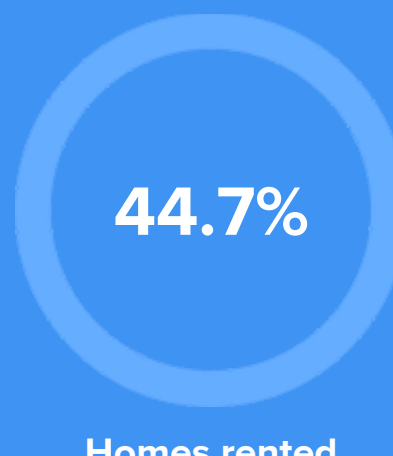

Density (Population per mile²)

Compared to New York, Waynesboro has a very low population density. Waynesboro is perfect for those who like a quiet city.

2,978
WAYNESBORO

27,441
NEW YORK

RESIDENCE

Air quality

Weather

Condition

51°F average temperature

61 years
Median home age

\$129,000
Median home price

-1.87%
Home appreciation rate

12.07%
Annual property tax

COMMUNITY

Religious diversity

- 69.4%** Other
- 13.7%** Other Christian
- 6.7%** Catholic
- 5.8%** Methodist
- 4.5%** Lutheran

Crime rate
(per 100,000)

4

Average age

38

Political majority

Republican