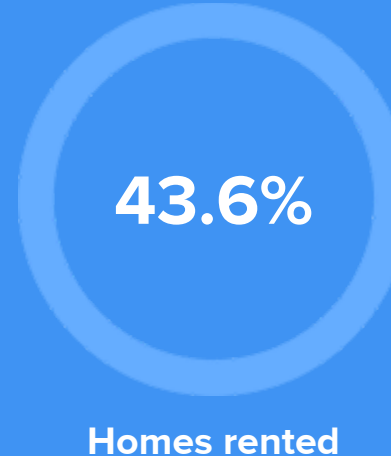

Weather

Condition

60°F average temperature

32 years
Median home age

\$115,040
Median home price

-5.9%
Home appreciation rate

6.18%
Annual property tax

COMMUNITY

Religious diversity

- 38.2%** Baptist
- 25%** Other
- 19.6%** Other Christian
- 10.9%** Methodist
- 6.4%** Catholic

Crime rate
(per 100,000)

Average age

Political majority

LOCALE

Unemployment

Occupation