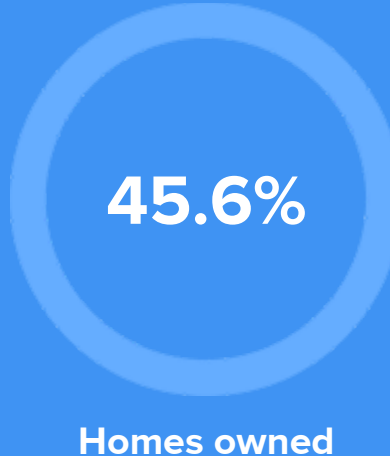

Weather

Condition

60°F average temperature

32 years
Median home age

\$115,040
Median home price

-5.9%
Home appreciation rate

6.18%
Annual property tax

COMMUNITY

Religious diversity

- 38.2%** Baptist
- 25%** Other
- 19.6%** Other Christian
- 10.9%** Methodist
- 6.4%** Catholic

Crime rate
(per 100,000)

Average age

Political majority

LOCALE

Unemployment

Occupation