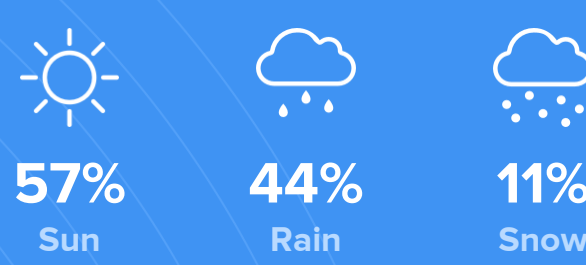

Weather

Condition

56°F average temperature