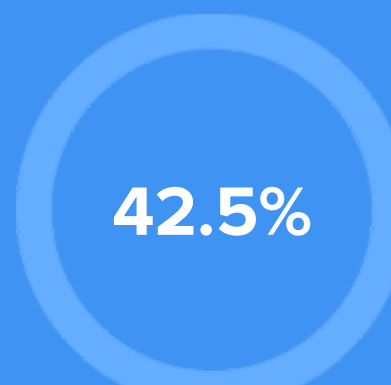

WEST HAVEN, CT

[Click to view full report.](#)

CITY INFO

Population: **52,591**

Male
48%

Female
52%

Married
48%

Single
52%

City rating

This rating is a weighted average of commute time, crime rate, population, median salary, and more.

Overall value

This score adds annual household income and cost of living to the city rating.

Density (Population per mile²)

Compared to New York, West Haven has a low population density. West Haven is perfect for those who want to be in the city without constantly rubbing shoulders.

4,853
WEST HAVEN

27,441
NEW YORK

RESIDENCE

Air quality

Weather

Condition

55°F average temperature

49 years
Median home age

$163,840
Median home price

-10.02%
Median home age

18.96%
Annual property tax

COMMUNITY

Religious diversity

53.6% Other

37% Catholic

4.6% Other Christian

3.1% Jewish

1.7% Islam

Crime rate
(per 100,000)

5

Average age

38

Political majority

Democrat

LOCALE

Unemployment

Education

Student teacher ratio **1:15**

Occupation

9.6% Management, business, Art & Sciences

31.1% Sales & Office Occupations

16.6% Service Occupation

15.7% Production, transportation & Material Moving

9.3% Natural Resources, Construction & Maintenance

TRANSIT

Average commute time Daily breakdown: by transport type