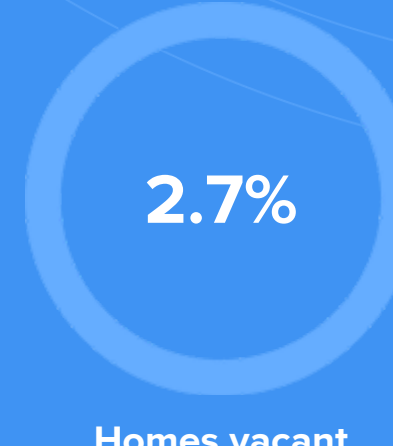

WEST HAVERSTRAW NY

[Click to view full report.](#)

CITY INFO

Population: 10,748

Male
49%

Female
51%

Married
57%

Single
43%

City rating

This rating is a weighted average of commute time, crime rate, population, median salary, and more.

Overall value

This score adds annual household income and cost of living to the city rating.

Density (Population per mile²)

Compared to New York, West Haverstraw has a low population density. West Haverstraw is perfect for those who want to be in the city without constantly rubbing shoulders.

6,966
WEST HAVERSTRAW

27,441
NEW YORK

RESIDENCE

Air quality

Weather

Condition

50°F average temperature

41 years
Median home age

$260,370
Median home price

-17.07%
Home appreciation rate

23.06%
Annual property tax

COMMUNITY

Religious diversity

- 43.9% Catholic
- 28.4% Jewish
- 23.8% Other
- 2.3% Other Christian
- 1.7% Islam

Crime rate
(per 100,000)

4

Average age

37

Political majority

Democrat

LOCALE

Unemployment

Occupation

- 10.5% Management, business, Art & Sciences
- 27.4% Sales & Office Occupations
- 24.7% Service Occupation
- 11.7% Production, transportation & Material Moving
- 9.5% Natural Resources, Construction & Maintenance

Education

Student teacher ratio **1:13**

78%
High school diploma

9%
Some college or associates degree

10%
Bachelors degree

6%
Graduate or professional degree

TRANSIT

Average commute time Daily breakdown: by transport type