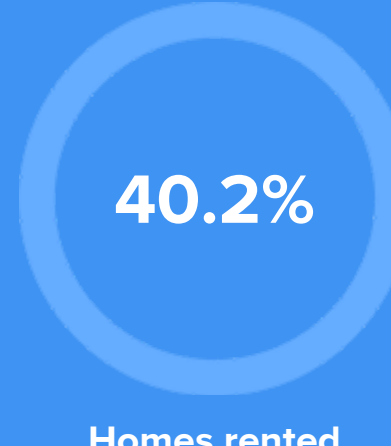

WEST HAVERSTRAW NY

[Click to view full report.](#)

CITY INFO

Population: 10,748

Male
49%

Female
51%

Married
57%

Single
43%

City rating

This rating is a weighted average of commute time, crime rate, population, median salary, and more.

Overall value

This score adds annual household income and cost of living to the city rating.

Density (Population per mile²)

Compared to New York, West Haverstraw has a low population density. West Haverstraw is perfect for those who want to be in the city without constantly rubbing shoulders.

6,966
WEST HAVERSTRAW

27,441
NEW YORK

RESIDENCE

Air quality

Weather

Condition

50°F average temperature

41 years
Median home age

$260,370
Median home price

-17.07%
Home appreciation rate

23.06%
Annual property tax

COMMUNITY

Religious diversity

- 43.9% Catholic
- 28.4% Jewish
- 23.8% Other
- 2.3% Other Christian
- 1.7% Islam

Crime rate
(per 100,000)

4

Average age

37

Political majority

Democrat

LOCALE

Unemployment

Occupation

- 10.5% Management, business, Art & Sciences
- 27.4% Sales & Office Occupations
- 24.7% Service Occupation
- 11.7% Production, transportation & Material Moving
- 9.5% Natural Resources, Construction & Maintenance

Education

Student teacher ratio **1:13**

78%
High school diploma

9%
Some college or associates degree

10%
Bachelors degree

6%
Graduate or professional degree

TRANSIT

Average commute time Daily breakdown: by transport type