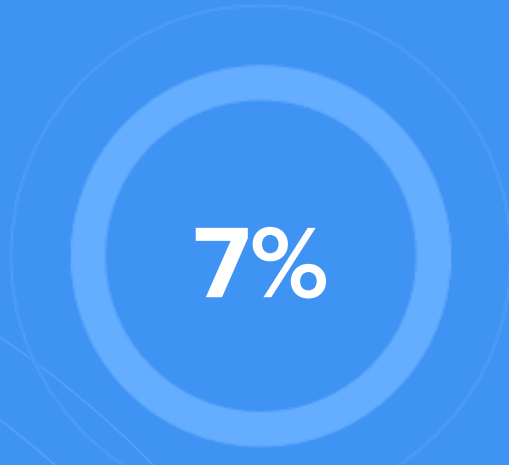

37

Political majority

Democrat

LOCALE

Unemployment

Occupation

- 10.5% Management, business, Art & Sciences
- 27.4% Sales & Office Occupations
- 24.7% Service Occupation
- 11.7% Production, transportation & Material Moving
- 9.5% Natural Resources, Construction & Maintenance