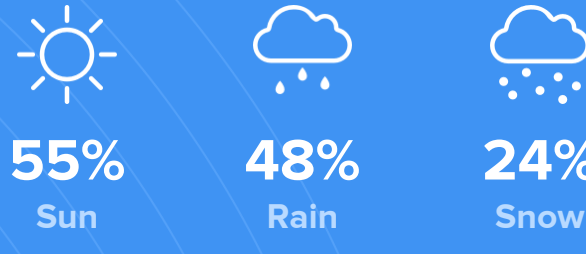

Density (Population per mile²)

Compared to New York, West Haverstraw has a low population density. West Haverstraw is perfect for those who want to be in the city without constantly rubbing shoulders.

6,966
WEST HAVERSTRAW

27,441
NEW YORK

RESIDENCE

Air quality

Weather

Condition

50°F average temperature

41 years
Median home age

\$260,370
Median home price