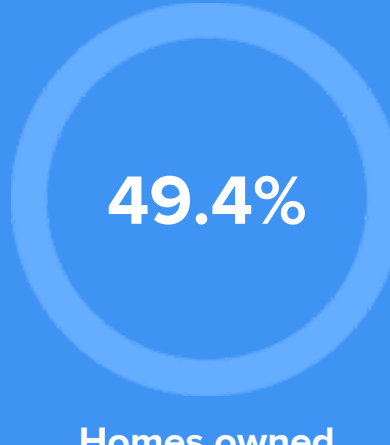

WEST MEMPHIS, AR

[Click to view full report.](#)

CITY INFO

Population: **27,211**

Male
47%

Female
53%

Married
51%

Single
49%

Weather

Condition

60°F average temperature

35 years
Median home age

\$71,180
Median home price

-15.71%
Median home age

5.87%
Annual property tax

COMMUNITY

Religious diversity

- 61.6%** Other
- 26.4%** Baptist
- 4.5%** Other Christian
- 3.9%** Methodist
- 3.6%** Pentecostal

Crime rate
(per 100,000)

10

Average age

33

Political majority

Democrat