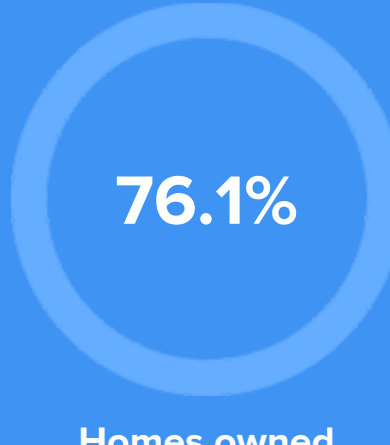

Weather

Condition

51°F average temperature

47 years
Median home age

\$217,600
Median home price

-10.81%
Median home age

19.4%
Annual property tax

COMMUNITY

Religious diversity

- 50.7%** Other
- 36.7%** Catholic
- 7.5%** Other Christian
- 3.1%** Jewish
- 2%** Baptist

Crime rate
(per 100,000)

2

Average age

47

Political majority

Democrat