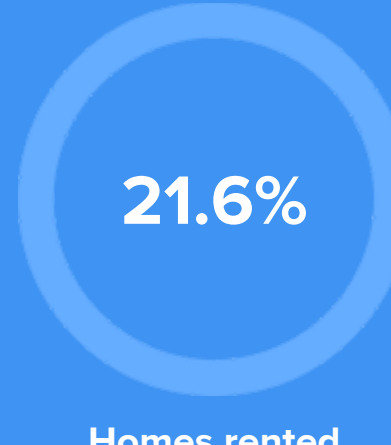

Weather

Condition

51°F average temperature

47 years
Median home age

\$217,600
Median home price

-10.81%
Median home age

19.4%
Annual property tax

COMMUNITY