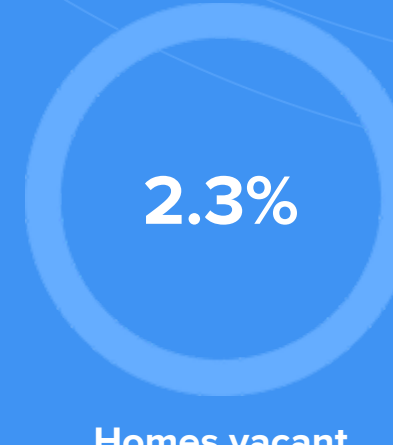

Weather

Condition

51°F average temperature

47 years
Median home age

\$217,600
Median home price

-10.81%
Median home age

19.4%
Annual property tax

COMMUNITY