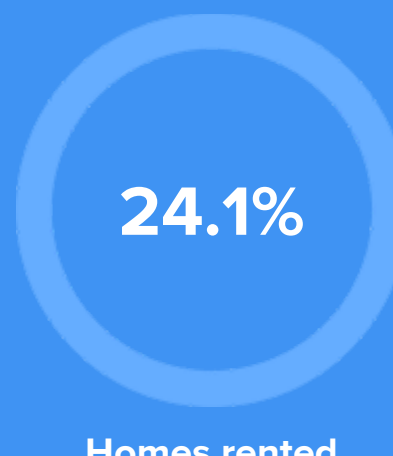

Condition

64°F average temperature

28 years

Median home age

\$130,980

Median home price

-7.23%

Home appreciation rate

12.45%

Annual property tax

Homes owned

Homes rented

Homes vacant

COMMUNITY

Religious diversity

37.1% Other