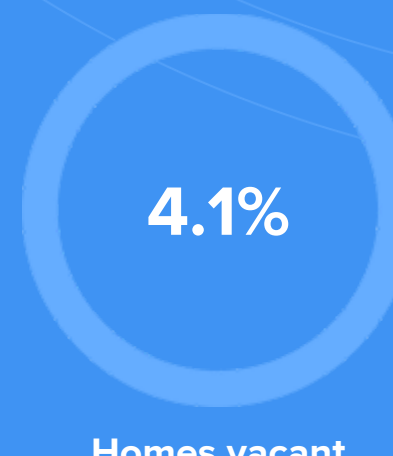

Weather

Condition

46°F average temperature

56 years
Median home age

\$175,330
Median home price

-17.64%
Median home age

13.23%
Annual property tax

COMMUNITY