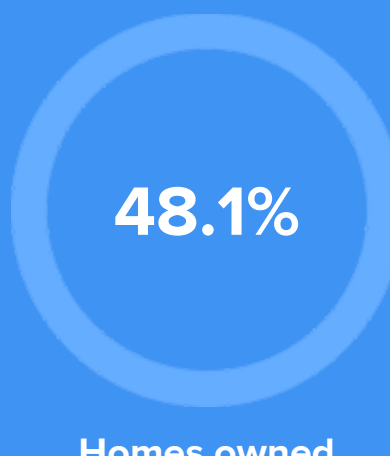

Weather

Condition

46°F average temperature

56 years
Median home age

\$175,330
Median home price

-17.64%
Median home age

13.23%
Annual property tax

COMMUNITY

Religious diversity

- 51.8%** Other
- 37.5%** Catholic
- 6.9%** Other Christian
- 2.2%** Jewish
- 1.5%** Baptist

Crime rate
(per 100,000)

Average age

Political majority

Democrat

LOCALE

Unemployment