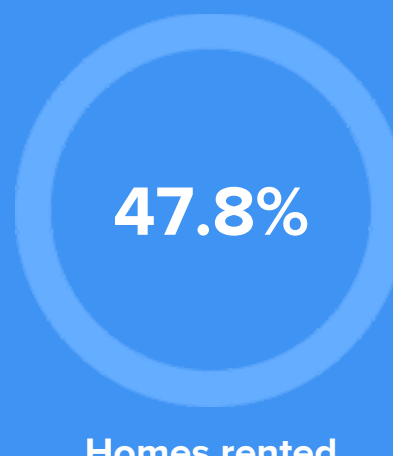

Weather

Condition

46°F average temperature

56 years
Median home age

\$175,330
Median home price

-17.64%
Median home age

13.23%
Annual property tax

COMMUNITY

Religious diversity

- 51.8%** Other
- 37.5%** Catholic
- 6.9%** Other Christian
- 2.2%** Jewish
- 1.5%** Baptist

Crime rate
(per 100,000)

Average age

Political majority

Democrat

LOCALE

Unemployment