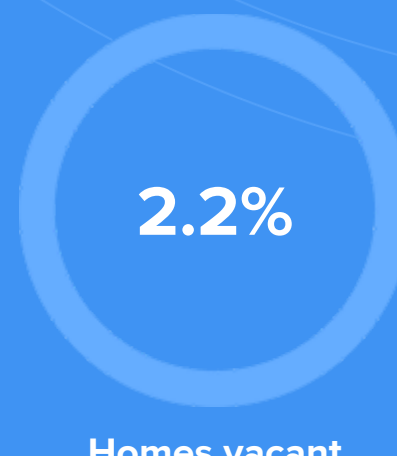

### Weather

### Condition

68°F average temperature

**51 years**  
Median home age

**\$343,330**  
Median home price

**-10.63%**  
Median home age

**7.73%**  
Annual property tax