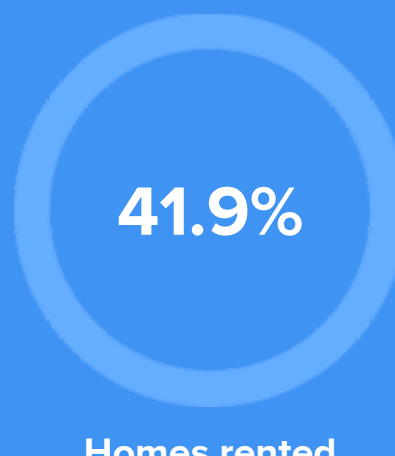

### Weather

### Condition

68°F average temperature

**51 years**  
Median home age

**\$343,330**  
Median home price

**-10.63%**  
Median home age

**7.73%**  
Annual property tax