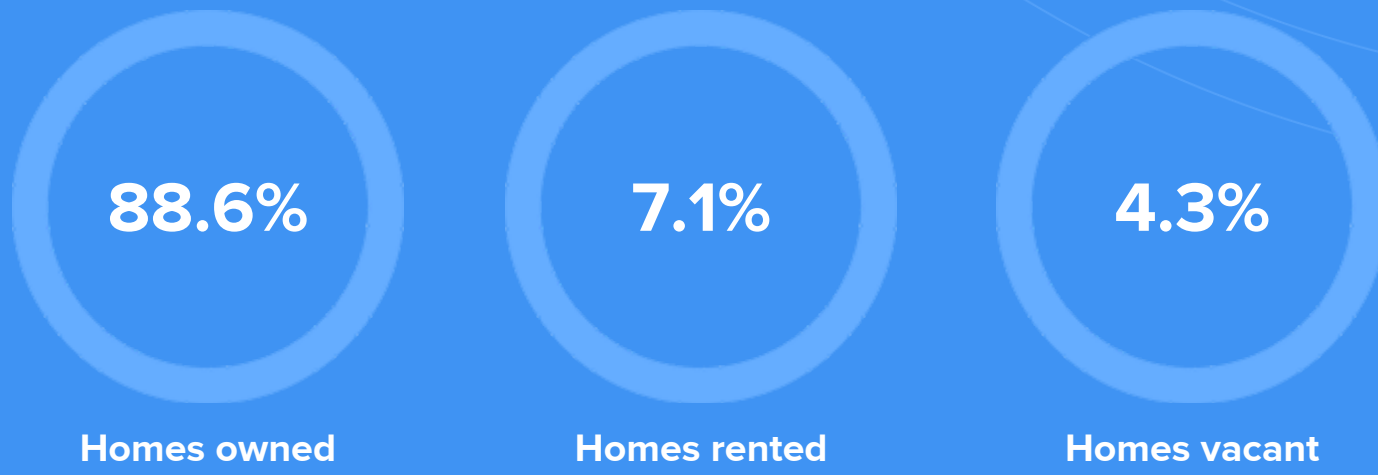

WILLINGBORO TOWNSHIP

NJ

[Click to view full report.](#)

CITY INFO

Population: **38,917**

Male
47%

Female
53%

Married
56%

Single
44%

City rating

This rating is a weighted average of commute time, crime rate, population, median salary, and more.

Overall value

This score adds annual household income and cost of living to the city rating.

Density (Population per mile²)

Compared to New York, Willingboro Township has a low population density. Willingboro Township is perfect for those who want to be in the city without constantly rubbing shoulders.

5,061
WILLINGBORO TOWNSHIP

27,441
NEW YORK

RESIDENCE

Air quality

Weather

Condition

57°F average temperature

41 years
Median home age

$139,190
Median home price

-10.23%
Median home age

24.67%
Annual property tax

COMMUNITY

Religious diversity

62.7% Other

30.4% Catholic

2.7% Jewish

2.4% Islam

1.9% Methodist

Crime rate
(per 100,000)

5

Average age

39

Political majority

Democrat

LOCALE

Unemployment

Occupation

- 12.1% Management, business, Art & Sciences
- 30.6% Sales & Office Occupations
- 15.6% Service Occupation
- 14.9% Production, transportation & Material Moving
- 6.2% Natural Resources, Construction & Maintenance

Education

Student teacher ratio **1:12**

TRANSIT

Average commute time Daily breakdown: by transport type