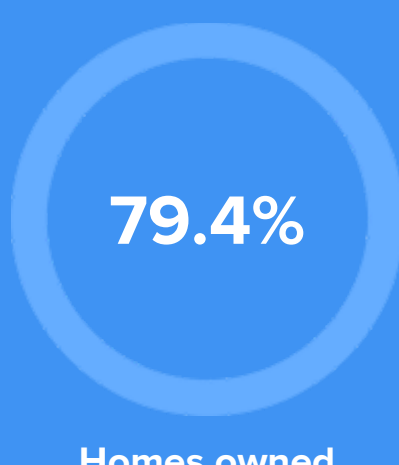

Condition

53°F average temperature

32 years
Median home age

\$626,270
Median home price

-20.89%
Home appreciation rate

23.43%
Annual property tax

COMMUNITY

Religious diversity