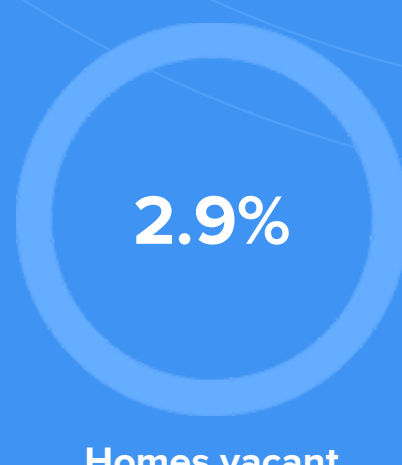

Condition

53°F average temperature

32 years
Median home age

\$626,270
Median home price

-20.89%
Home appreciation rate

23.43%
Annual property tax

COMMUNITY

Religious diversity