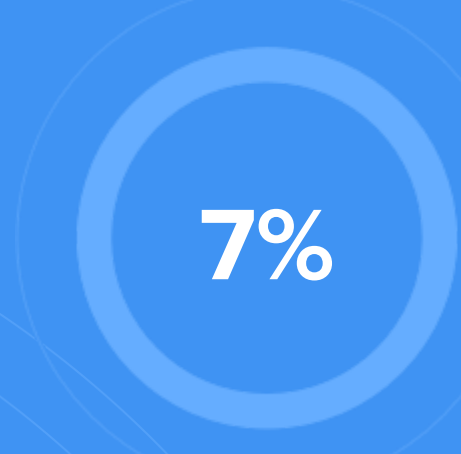

48

Political majority

Democrat

LOCALE

Unemployment

Education

Student teacher ratio **1:13**

Occupation